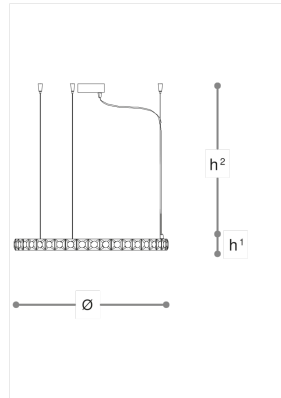

2391/70

Aura

ITALAMP STUDIO

Incanto

Pendant in metal with satin bronze, satin gold or satin silver finish. Glass diffusers in amber or transparent krek finish. Available in different dimensions.

WORLDWIDE

Dimensions	Light Source	Kg	Dimming	Dimming on request
Ø 70 - h¹ 5 - h² 10-100	40w - 4800 lumen - CRI>80 - 3000K 2700K color temperature on request	4.5	Not included	1-10V - DALI - CASAMBI - PUSH

NORTH AMERICA

Dimensions	Light Source	Lb	Dimming	Dimming on request
Ø 28 - h¹ 2 - h² 4-39	40w - 4800 lumen - CRI>80 - 3000K 2700K color temperature on request	10		

CODE	Structure METAL	Diffuser GLASS
02391700 001	OS Satin gold	KREK AMBER
02391700 002	BS Satin bronze	KREK AMBER
02391700 003	AS Satin Silver	TRANSPARENT KREK

Note

Technical drawing, dimensions and light sources refer to the main photo variant. Dimming on request could lead to an increase in the size of the canopy. For available color variants, consult the technical data sheet.